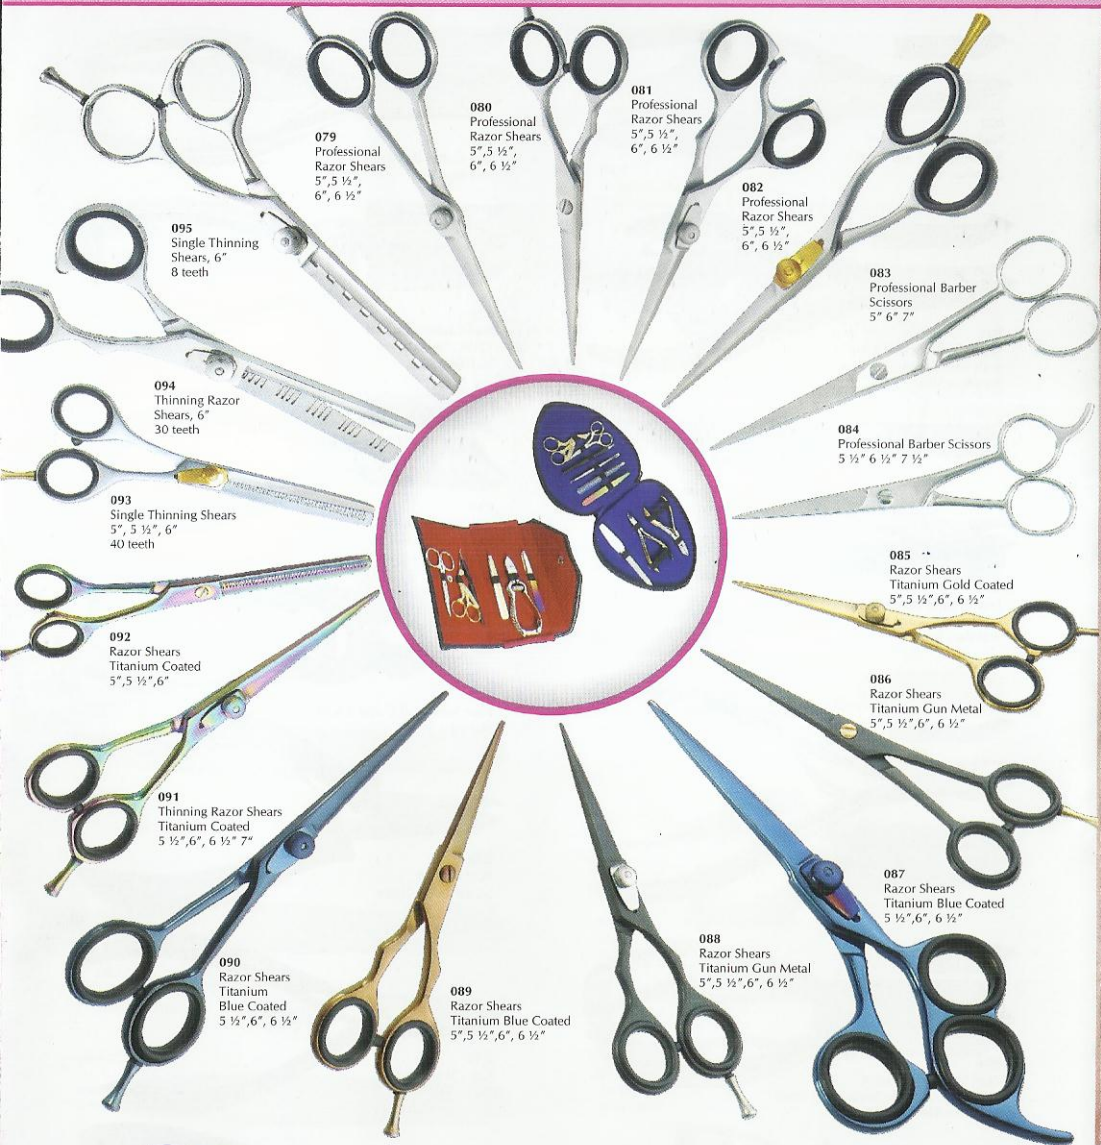

Professional Hair Styling Scissors, Thinning Shears

095
Single Thinning
Shears, 6"
8 teeth

079
Professional
Razor Shears
5", 5 1/2",
6", 6 1/2"

080
Professional
Razor Shears
5", 5 1/2",
6", 6 1/2"

081
Professional
Razor Shears
5", 5 1/2",
6", 6 1/2"

082
Professional
Razor Shears
5", 5 1/2",
6", 6 1/2"

083
Professional Barber
Scissors
5" 6" 7"

085
Razor Shears
Titanium Gold Coated
5", 5 1/2", 6", 6 1/2"

086
Razor Shears
Titanium Gun Metal
5", 5 1/2", 6", 6 1/2"

087
Razor Shears
Titanium Blue Coated
5 1/2", 6", 6 1/2"

088
Razor Shears
Titanium Gun Metal
5", 5 1/2", 6", 6 1/2"

089
Razor Shears
Titanium Blue Coated
5", 5 1/2", 6", 6 1/2"

090
Razor Shears
Titanium
Blue Coated
5 1/2", 6", 6 1/2"

091
Thinning Razor Shears
Titanium Coated
5 1/2", 6", 6 1/2" 7"

092
Razor Shears
Titanium Coated
5", 5 1/2", 6"

093
Single Thinning Shears
5", 5 1/2", 6"
40 teeth

094
Thinning Razor
Shears, 30
teeth