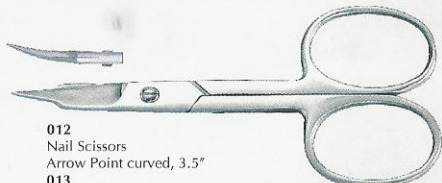

013
Nail Scissors
Arrow Point Straight, 3.5"