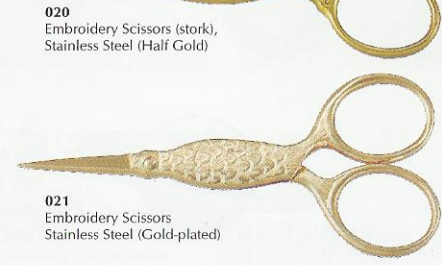

021
Embroidery Scissors
Stainless Steel (Gold-plated)