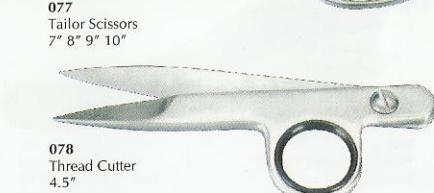

063
Corn Slicer
Plastic Handle (with Blade)

064

065

066

067

068

069

070

071

072

073

074
Utility Scissors
7.5"
Stainless Steel

075
Professional Barber Scissors
6", Plastic Handle

076
Tailor Scissors
7" 8" 9" 10"

077
Tailor Scissors
7" 8" 9" 10"

078
Thread Cutter
4.5"

Professional Hair Styling Scissors, Thinning Shears

095
Single Thinning
Shears, 6"
8 teeth

079
Professional
Razor Shears
5", 5 1/2",
6", 6 1/2"

080
Professional
Razor Shears
5", 5 1/2",
6", 6 1/2"

081
Professional
Razor Shears
5", 5 1/2",
6", 6 1/2"