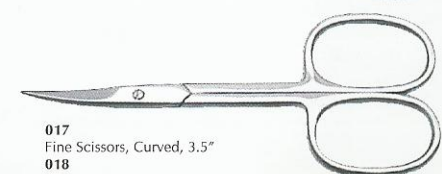

016
Nose Scissors
4" 4 1/2"

018
Fine Scissors, Straight, 3.5"