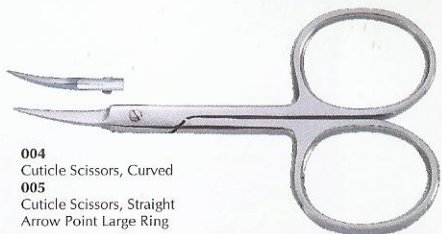

005
Cuticle Scissors, Straight
Arrow Point Large Ring