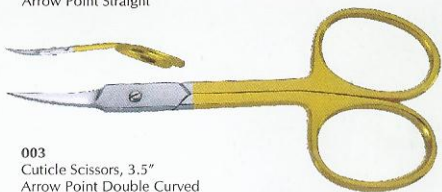

Cuticle, Nail & Embroidery Scissors

005
Cuticle Scissors, Straight
Arrow Point Large Ring