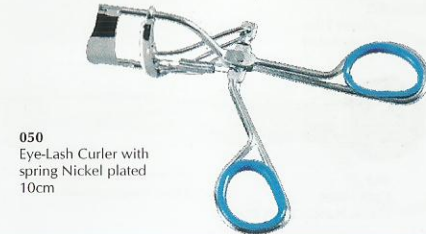

049
Tweezers
with Light

050
Eye-Lash Curler with
spring Nickel plated
10cm

Manicure-pedicure Implements, Corn & Callosity Cutters

051
Nail File, 5", 6", 7"

052
Nail File, 8"

053
Nail File, 7"

054
Nail Pusher (with Rubber Tip)