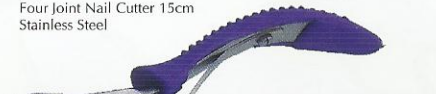

030
Nail Cutter 14cm
Box Joint, Moon Style,
Double Spring Stainless Steel

031
Four Joint Nail Cutter 15cm
Stainless Steel

032
Nail Nipper
Screw Joint, 10cm
Stainless Steel
with Silicon Grip

033
Cuticle Nipper
Box joint, 10cm
(Titanium Coated)