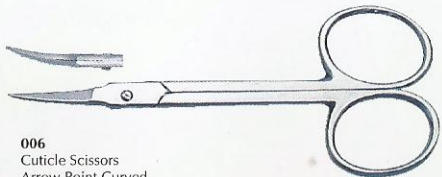

006
Cuticle Scissors
Arrow Point Curved

007
Cuticle Scissors
Arrow Point Straight