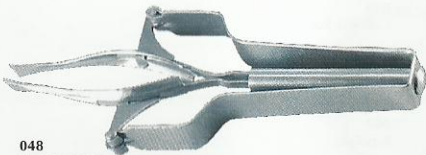

048
Auto Tweezers
Stainless Steel