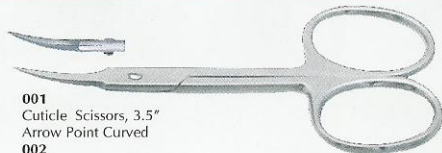

Cuticle, Nail & Embroidery Scissors

001
Cuticle Scissors, 3.5"
Arrow Point Curved