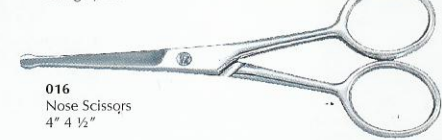

Cuticle, Nail & Embroidery Scissors