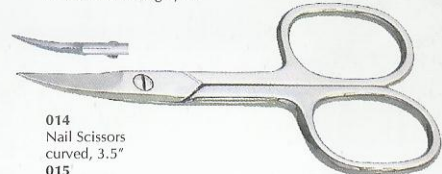

015
Nail Scissors
Straight, 3.5"